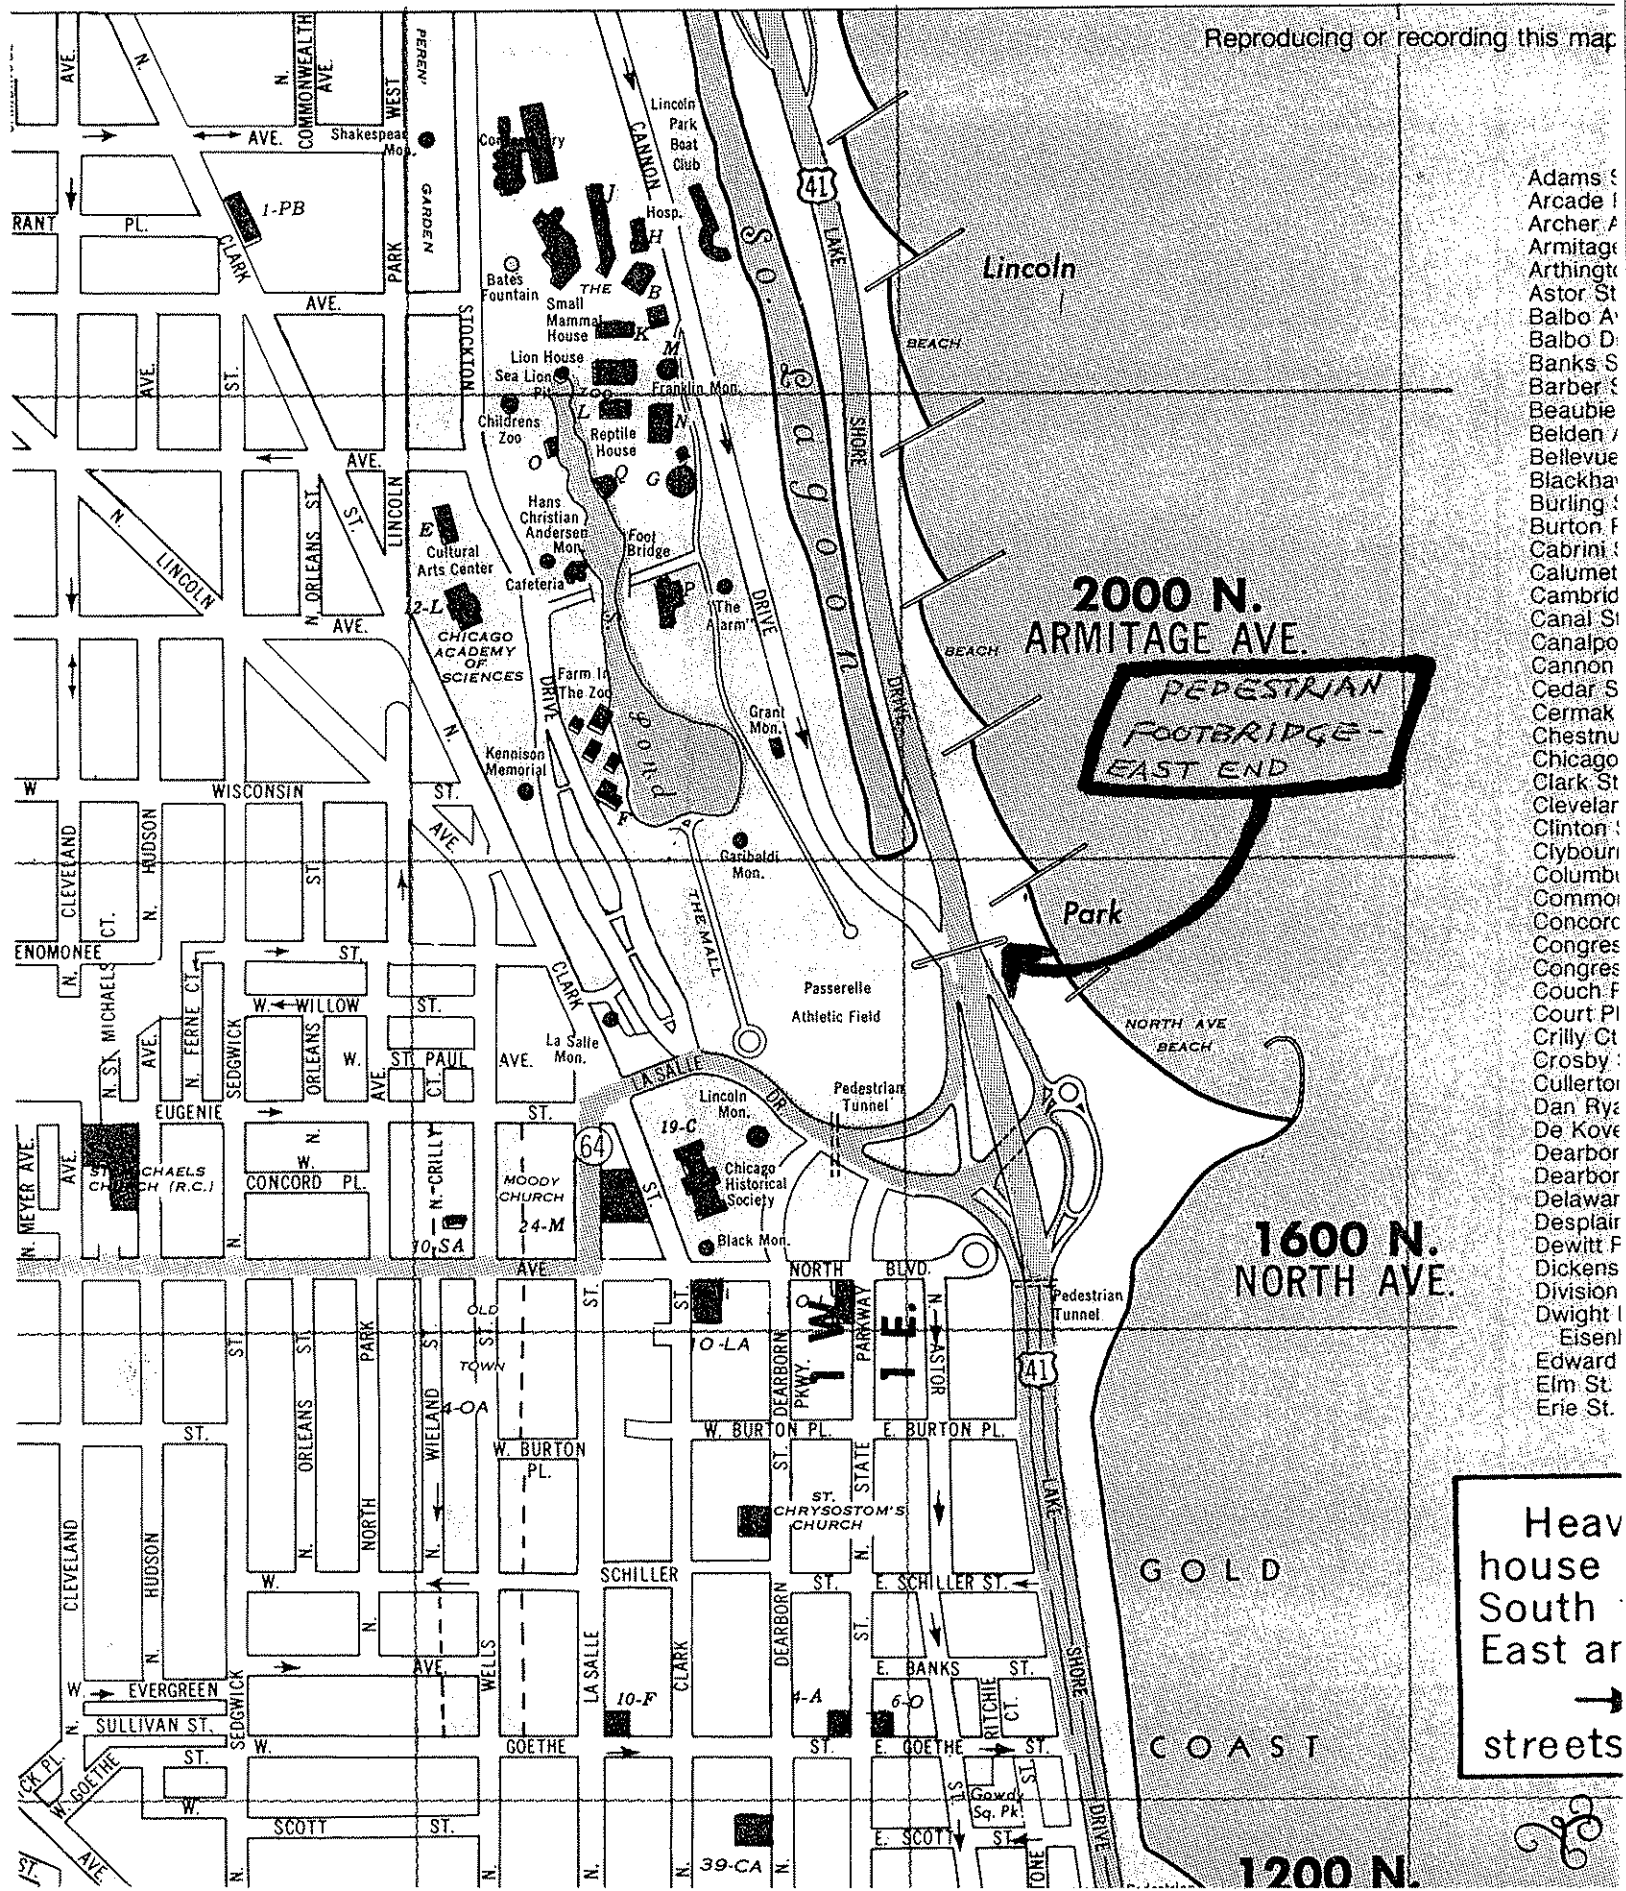

Reproducing or recording this map

- Adams S
- Arcade E
- Archer A
- Armitage
- Arthingt
- Astor St
- Balbo A
- Balbo D
- Banks S
- Barber S
- Beaubie
- Belden /
- Bellevue
- Blackha
- Burling S
- Burton F
- Cabrini S
- Calumet
- Cambrid
- Canal St
- Canalpo
- Cannon
- Cedar S
- Cermak
- Chestnu
- Chicago
- Clark St
- Cleavela
- Clinton S
- Clybour
- Columb
- Common
- Concor
- Congres
- Congres
- Couch F
- Court Pl
- Crilly Ct
- Crosby S
- Cullertor
- Dan Ry
- De Kove
- Dearbor
- Dearbor
- Delawar
- Desplair
- Dewitt F
- Dickens
- Division
- Dwight I
- Eisenl
- Edward
- Elm St
- Erie St

**2000 N.
ARMITAGE AVE.**

**PEDESTRIAN
FOOTBRIDGE -
EAST END**

**1600 N.
NORTH AVE.**

Heavy
house
South
East ar
→
streets

1200 N.